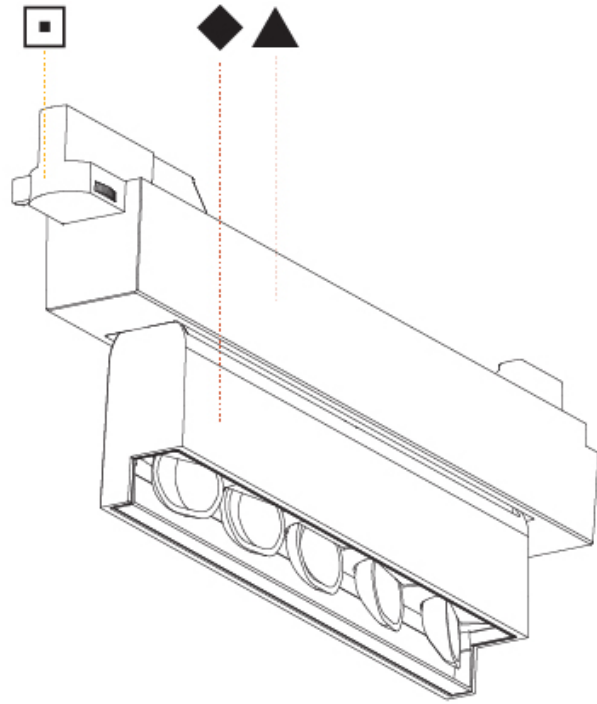

MAGIQ WALLWASH PLUS BLACK TRACK

A3T062-

PROJECT	_____
TYPE	_____
SPECIFIER	_____
QUANTITY	_____
DATE	_____